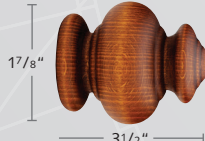

1135ODI-XX
Odiseia Finial