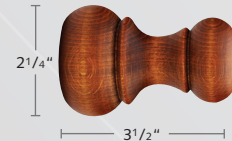

### 1 3/8" Wood Pole Sets

Recommended weight is 4 lbs/ft. depending on application.

**1035SWO-XX**  
1 3/8" Smooth Wood Pole  
Stock Length: 13'

### 1 3/8" Seville Finials

**1135WEN-XX**  
End Cap Finial

**1135BOL-XX**  
Bola Finial

**1135ODI-XX**  
Odiseia Finial

**1135CAL-XX**  
Calice Finial

**1135CAM-XX**  
Campina Finial

**1135COR-XX**  
Corona Finial