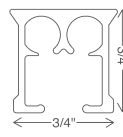

CCS® - Contract Cord System

Aluminum extrusion, white, powder coated, lubricated, wall mount, with separate channels for use with cord. Available in -25 white, -65 brown and -90 silver.