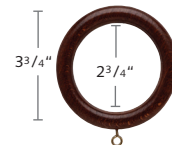

## 2" Cordoba Brackets, Rings, Rosette and Batons

**1251WBR-XX**  
Single Wall Bracket

**1253WBR-XX**  
Extended Wall Bracket

**1251EUR-XX**  
Euro Wood Wall Bracket

**1251WIM-XX**  
Open Inside Mount  
Bracket