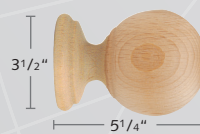

1172SMO-XX
Smooth Ball Finial