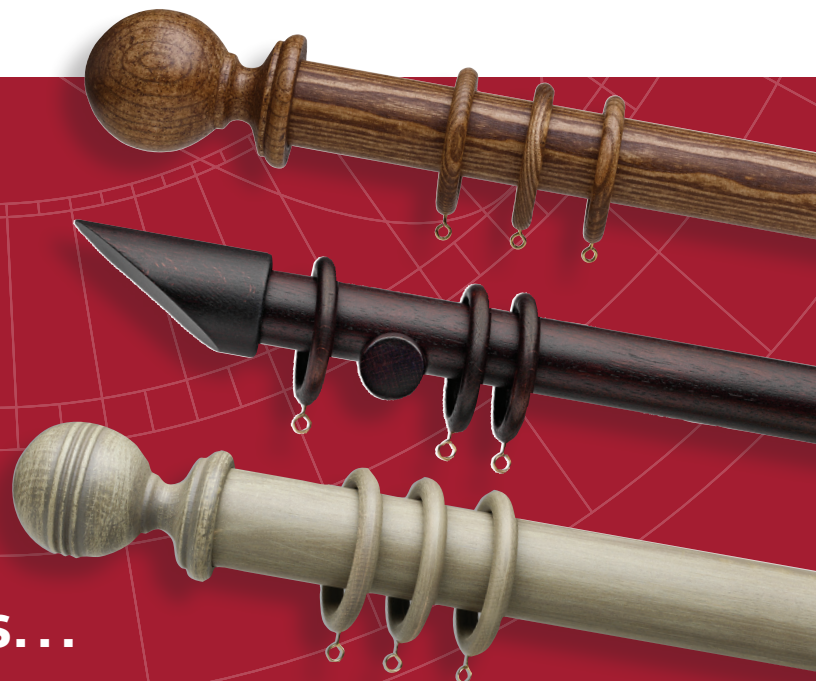

## DECORATIVE WOOD COLLECTIONS

Pole sets, hand drawn traversing and cord drawn

VALENCIA 1 3/4" Pole Sets  
SEVILLE 1 3/8" Pole Sets  
CORDOBA 2" Pole Sets and Traversing  
GRANADA 2 3/4" Pole Sets and Traversing