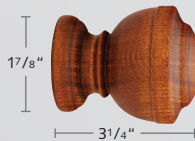

### 1 3/8" Wood Pole Sets

Recommended weight is 4 lbs/ft. depending on application.

**1035SWO-XX**  
1 3/8" Smooth Wood Pole  
Stock Length: 13'

### 1 3/8" Seville Finials

**1135WEN-XX**  
End Cap Finial

**1135BOL-XX**  
Bola Finial

**1135ODI-XX**  
Odiseia Finial

**1135CAL-XX**  
Calice Finial

**1135CAM-XX**  
Campina Finial

**1135COR-XX**  
Corona Finial