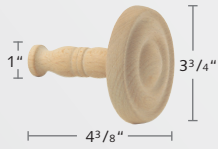

## 2 3/4" Wood Pole Sets *continued*

Recommended weight is 4 lbs/ft. depending on application.

Available Finishes: 2 3/4" Granada Collection is stocked unfinished

00  
Unfinished

## 2 3/4" Granada Brackets / Ring / Rosette / Baton

1272WBR-00  
Wood Bracket

1272EUR-00  
Euro Wood Bracket

1272WIM-00  
Open Inside Mount Bracket

1372WRI-00  
Wood Ring w/ Eyelet

14WLSHI-00  
Wood Rosette  
w/ Carved Post

19WWAND-00  
Wood Baton  
Length: 40"

1172TRA-XX  
Traditional Finial

1172TUD-XX  
Tudor Finial

1172WIN-XX  
Windsor Finial

1172ACO-XX  
Acorn Finial

1172DEK-XX  
Deka Finial

1172BAS-XX  
Basic Finial

1172ZEN-XX  
Zenith Finial