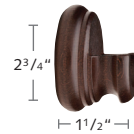

## 2" Cordoba Brackets, Rings, Rosette and Batons

**1251WBR-XX**  
Single Wall Bracket

**1253WBR-XX**  
Extended Wall Bracket

**1251EUR-XX**  
Euro Wood Wall Bracket

**1251WIM-XX**  
Open Inside Mount  
Bracket