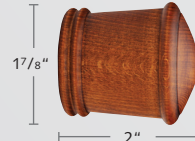

### 1 3/8" Wood Pole Sets

Recommended weight is 4 lbs/ft. depending on application.

**1035SWO-XX**  
1 3/8" Smooth Wood Pole  
Stock Length: 13'

### 1 3/8" Seville Finials

**1135WEN-XX**  
End Cap Finial

**1135BOL-XX**  
Bola Finial

**1135ODI-XX**  
Odiseia Finial

**1135CAL-XX**  
Calice Finial

**1135CAM-XX**  
Campina Finial

**1135COR-XX**  
Corona Finial