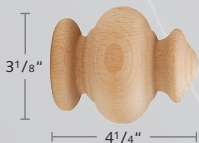

### 2 3/4" Granada Finials

**1172WEN-XX**  
End Cap Finial

**1172SMO-XX**  
Smooth Ball Finial

**1172RIN-XX**  
Ringed Ball Finial

**1172FLU-XX**  
Fluted Ball Finial

**1172CUP-XX**  
Cup Finial

**1172ODI-XX**  
Odiseia Finial