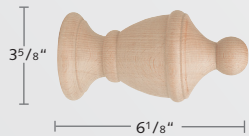

1172TRA-XX
Traditional Finial