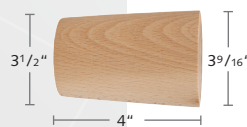

19WWAND-00  
Wood Baton  
Length: 40"

1172TRA-XX  
Traditional Finial

1172TUD-XX  
Tudor Finial

1172WIN-XX  
Windsor Finial

1172ACO-XX  
Acorn Finial

1172DEK-XX  
Deka Finial

1172BAS-XX  
Basic Finial

1172ZEN-XX  
Zenith Finial