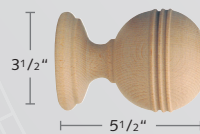

1172RIN-XX
Ringed Ball Finial