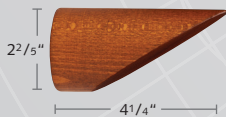

1135DEK-XX
Deka Finial