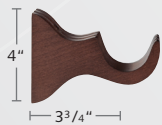

2" Cordoba Brackets, Rings, Rosette and Batons

1251WBR-XX
Single Wall Bracket