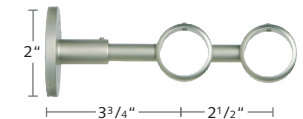

## 1 3/16" Aveiro Brackets, Ring, Splice and Batons

**2230FRE-XX**  
French Return, 3 1/2" P

**2230CYL-XX**  
Cylinder Wall Bracket

**2230DCB-XX**  
Cylinder Double Wall Bracket  
Not for use w/ grommets

**2230CEI-XX**  
Cylinder Ceiling Bracket

**2230CIR-XX**  
Irati Closed  
Ceiling Bracket

**2230IRA-XX**  
Irati Closed  
Wall Bracket

**2230EVI-XX**  
Viana Extended Closed  
Wall Bracket

**2230DIR-XX**  
Double Irati  
Wall Bracket  
Not for use w/ grommets