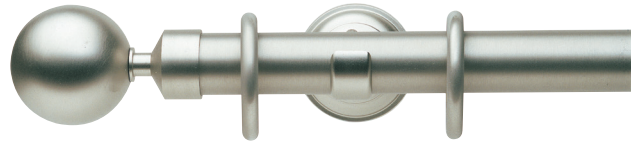

29 Satin Nickel Lisbon Pole with Velate Finial

1 3/16" Lisbon Brackets, Rings, Splice, Baton and Holdback