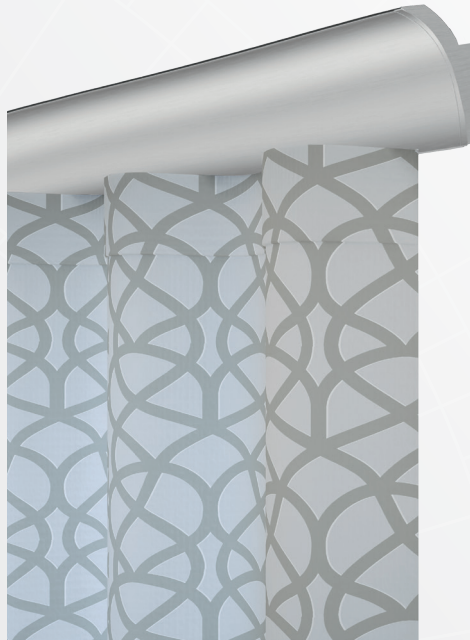

DECORATIVE METAL COLLECTIONS

Stuttgart Collection

C-Rail Traversing Sets

Recommended weight is 4 lbs/ft. depending on application.