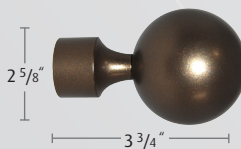

## 1 1/8" Deventer Deco Pole, Finials and Brackets

51819-XX  
1 1/8" Aluminum Pole, 19"

52430-XX  
CRS End Cap Finial

52431-XX  
CRS Ball Finial

52432-XX  
CRS Notched Finial

53401-XX  
Single Bracket  
3" P