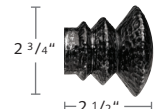

## 1 3/16" Porto Wrought Iron Components

**2030SIR-XX**  
1 3/16" Wrought Iron Pole, 13'

**2130IEN-XX**  
1 3/16" End Cap Finial

**2130BAL-XX**  
1 3/16" Ball Finial

**2130BOL-XX**  
1 3/16" Bola Finial

**2130EVE-XX**  
1 3/16" Everest Finial