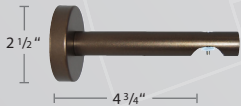

## 1 1/8" Deventer Deco Pole, Finials and Brackets

51819-XX  
1 1/8" Aluminum Pole, 19"

52430-XX  
CRS End Cap Finial

52431-XX  
CRS Ball Finial

52432-XX  
CRS Notched Finial

53401-XX  
Single Bracket  
3" P