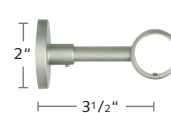

## 1 3/16" Lisbon Brackets, Rings, Splice, Baton and Holdback

**2230FRE-XX**  
French Return  
Wall Bracket, 3 1/2" P

**2230TOL-XX**  
Toledo Open  
Wall Bracket

**2230CIR-XX**  
Irati Closed  
Ceiling Bracket