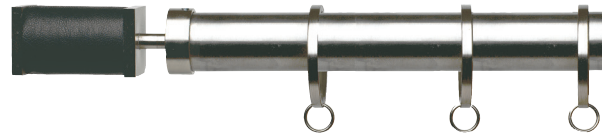

## 1 3/16" Stainless Steel Pole Sets *continued*

Recommended weight is 4 lbs./ft. depending on application.

87 Bronze Brilliant Aveiro Pole with French Return

16 Stainless Steel Aveiro Pole with Square Black Finsel