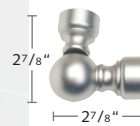

**2230IRA-XX**  
Irati Closed  
Wall Bracket

**2230EVI-XX**  
Viana Extended Closed  
Wall Bracket

**2230DIR-XX**  
Double Irati  
Wall Bracket  
Not for use w/ grommets

**2230OIM-XX**  
Open Inside Mount  
Wall Bracket