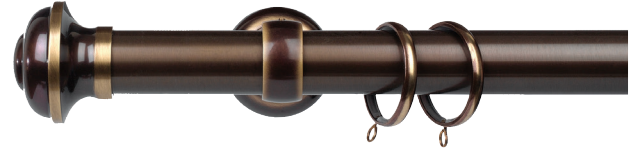

66 French Bronze Lisbon Pole with Toscana Finial