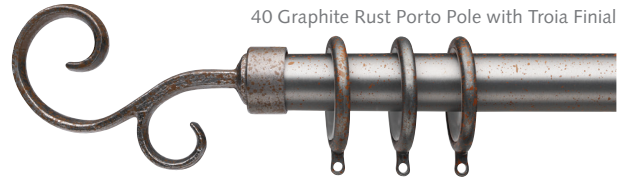

40 Graphite Rust Porto Pole with Troia Finial

1 3/16" Porto Wrought Iron Components