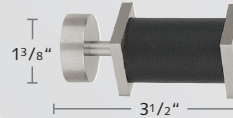

### 1 3/16" Aveiro Pole & Finials

**2030SMP-XX**  
1 3/16" Stainless Pole  
A304, 0.8mm

**2130END-XX**  
End Cap Finial

**2130CLM-16** Round Brn  
**2130CLB-16** Round Blk  
only in -16 Stainless Steel

**2130CUM-16** Square Brn  
**2130CUB-16** Square Blk  
only in -16 Stainless Steel