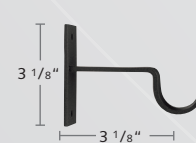

2120TRO-XX  
3/4" Troia Finial

2120MAR-XX  
3/4" Marte Finial

2220ILA-XX  
Inside Mount Bracket

2220CEI-XX  
Ceiling Bracket

2220YOR-XX  
York Single Open Bracket

2220DYO-XX  
York Double Open Bracket

2220CYR-XX  
York Single Closed Bracket