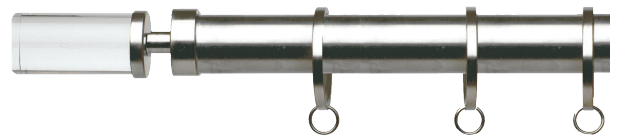

16 Stainless Steel Aveiro Pole with Clear Rollenbild Finsel

1 3/16" Aveiro Brackets, Ring, Splice and Batons