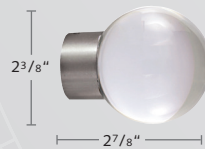

2130ACR-XX
Acrylic Ball Finial