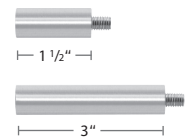

## Stuttgart C-Rail Components

**B8087057-XX**  
C Rail, 19.7'

**B1247057-L-XX**  
**B1247057-R-XX**  
Sala End Cap Finial

**B11873-80-XX**  
Wall Bracket

**B11373-140-XX**  
Multi Wall Bracket

**B11870-40-XX**  
1 1/2" Bracket Extension