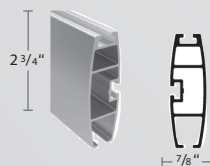

## Stuttgart 1 1/2" and 2 3/4" Oval Rail Components

**B8084020-XX**

1 1/2" Oval Rail, 19.7'

**B1254022-XX**

1 1/2" Sona End Cap

**B8087022-XX**

2 3/4" Oval Rail, 19.7'

**B1247022-XX**