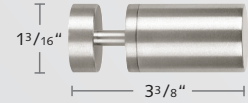

### 1 3/16" Aveiro Pole & Finials

**2030SMP-XX**  
1 3/16" Stainless Pole  
A304, 0.8mm

**2130END-XX**  
End Cap Finial

**2130CLM-16** Round Brn  
**2130CLB-16** Round Blk  
only in -16 Stainless Steel

**2130CUM-16** Square Brn  
**2130CUB-16** Square Blk  
only in -16 Stainless Steel