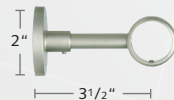

2230IRA-XX
Irati Closed
Wall Bracket