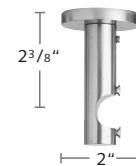

## 1 3/16" Aveiro Brackets, Ring, Splice and Batons

**2230FRE-XX**  
French Return, 3 1/2" P

**2230CYL-XX**  
Cylinder Wall Bracket

**2230DCB-XX**  
Cylinder Double Wall Bracket  
Not for use w/ grommets