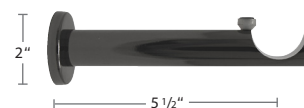

3035CYE-XX
4" Cylinder Bracket