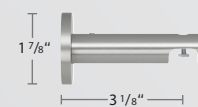

B11370-80-XX

Single Wall Bracket