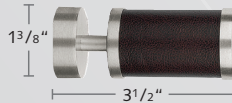

### 1 3/16" Aveiro Pole & Finials

**2030SMP-XX**  
1 3/16" Stainless Pole  
A304, 0.8mm

**2130END-XX**  
End Cap Finial

**2130CLM-16** Round Brn  
**2130CLB-16** Round Blk  
only in -16 Stainless Steel

**2130CUM-16** Square Brn  
**2130CUB-16** Square Blk  
only in -16 Stainless Steel