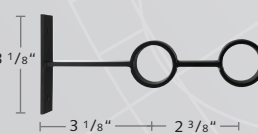

2120TRO-XX  
3/4" Troia Finial

2120MAR-XX  
3/4" Marte Finial

2220ILA-XX  
Inside Mount Bracket

2220CEI-XX  
Ceiling Bracket

2220YOR-XX  
York Single Open Bracket

2220DYO-XX  
York Double Open Bracket

2220CYR-XX  
York Single Closed Bracket