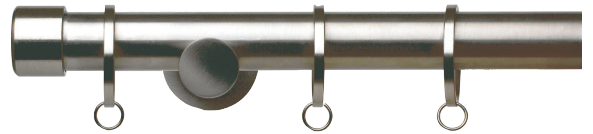

16 Stainless Steel Aveiro Pole with End Cap Finsel