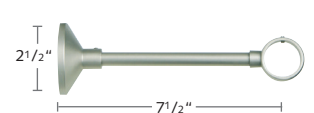

2230EVI-XX
Viana Extended Closed
Wall Bracket