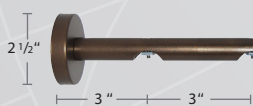

53406-XX
Double Bracket
6" P
Do not use with Ripplefold