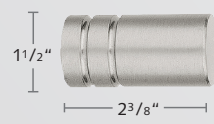

2130CIL-XX
Cilindro Finial