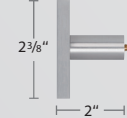

B11573-50-XX
Ceiling Bracket/
Invisible Wall Bracket