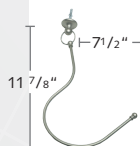

**2130SWI-XX**  
Swivel Corner  
Connector

**2330SHR-XX**  
Plastic Lined  
Smooth Hollow Ring  
w/ Clip-on Eyelet

**2330FRI-XX**  
Flat Ring

**2030SPL-23**  
Pole Splice

**29MWAND-XX**  
Metal Control Baton 40"