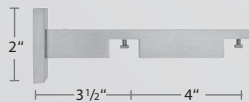

## Frankfurt Square Rail Components

**B8082525-XX**  
Square Rail, 19.7'

**B1242525-XX**  
Fina End  
Cap Finial

**B11470-25-XX**  
Single Wall Bracket

**B11472-25-XX**  
Double Wall Bracket

**B11473-15-XX**  
Ceiling Bracket  
5/8" Extension