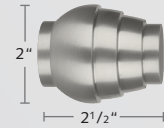

### 1 3/16" Lisbon Pole and Finials

2030SMP-XX  
1 3/16" Brass Pole, 16'

2130END-XX  
End Cap Finial

2130ACR-XX  
Acrylic Ball Finial

2130BLO-XX  
Block Finial

2130TIE-XX  
Tier Finial

2130VEL-XX  
Velate Finial