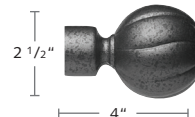

## 1 3/16" Porto Wrought Iron Components

**2030SIR-XX**  
1 3/16" Wrought Iron Pole, 13'

**2130IEN-XX**  
1 3/16" End Cap Finial

**2130BAL-XX**  
1 3/16" Ball Finial

**2130BOL-XX**  
1 3/16" Bola Finial

**2130EVE-XX**  
1 3/16" Everest Finial