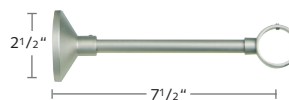

2230EVI-XX
Viana Extended Closed
Wall Bracket