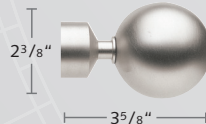

2130VEL-XX
Velate Finial