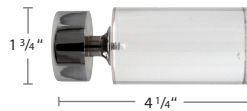

## 1 3/8" Glasgow Components

**3235AHP-00**  
1 3/8" Acrylic Pole  
6' 8"

**3335AHP-00**  
1 3/8" Acrylic Pole  
10'

**3035BAL-XX**  
Sphere Finial

**3035CIL-XX**  
Cylinder Finial

**3035PIL-XX**  
Pilbox Finial