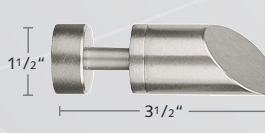

2130SLA-XX
Slant Finial