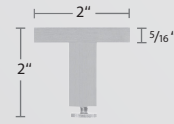

## Frankfurt Square Rail Components

**B8082525-XX**  
Square Rail, 19.7'

**B1242525-XX**  
Fina End  
Cap Finial

**B11470-25-XX**  
Single Wall Bracket

**B11472-25-XX**  
Double Wall Bracket

**B11473-15-XX**  
Ceiling Bracket  
5/8" Extension