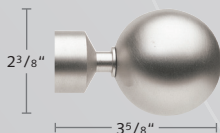

### 1 3/16" Lisbon Pole and Finials

2030SMP-XX  
1 3/16" Brass Pole, 16'

2130END-XX  
End Cap Finial

2130ACR-XX  
Acrylic Ball Finial

2130BLO-XX  
Block Finial

2130TIE-XX  
Tier Finial

2130VEL-XX  
Velate Finial