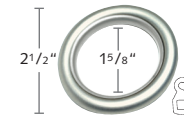

2330SHR-XX
Plastic Lined
Smooth Hollow Ring
w/ Clip-on Eyelet