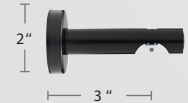

53401-XX
Single Wall Bracket
3" P