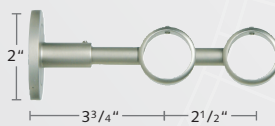

2230DIR-XX
Double Irati
Wall Bracket
Not for use w/ grommets