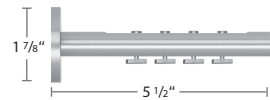

## Stuttgart C-Rail Components

**B8087057-XX**  
C Rail, 19.7'

**B1247057-L-XX**  
**B1247057-R-XX**  
Sala End Cap Finial

**B11873-80-XX**  
Wall Bracket

**B11373-140-XX**  
Multi Wall Bracket

**B11870-40-XX**  
1 1/2" Bracket Extension