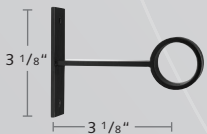

2120TRO-XX  
3/4" Troia Finial

2120MAR-XX  
3/4" Marte Finial

2220ILA-XX  
Inside Mount Bracket

2220CEI-XX  
Ceiling Bracket

2220YOR-XX  
York Single Open Bracket

2220DYO-XX  
York Double Open Bracket

2220CYR-XX  
York Single Closed Bracket