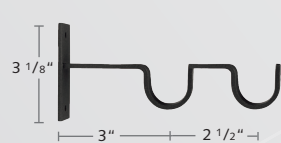

2120TRO-XX  
3/4" Troia Finial

2120MAR-XX  
3/4" Marte Finial

2220ILA-XX  
Inside Mount Bracket

2220CEI-XX  
Ceiling Bracket

2220YOR-XX  
York Single Open Bracket

2220DYO-XX  
York Double Open Bracket

2220CYR-XX  
York Single Closed Bracket