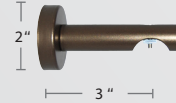

## 1 1/8" Deventer Deco Pole, Finials and Brackets

51819-XX  
1 1/8" Aluminum Pole, 19"

52430-XX  
CRS End Cap Finial

52431-XX  
CRS Ball Finial

52432-XX  
CRS Notched Finial

53401-XX  
Single Bracket  
3" P