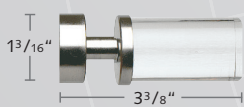

2130ROL-00 Stainless
2130ROL-25c, 87c, 88c
Clear Rollenbild Finial