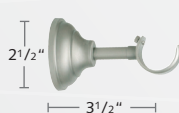

2230TOL-XX
Toledo Open
Wall Bracket