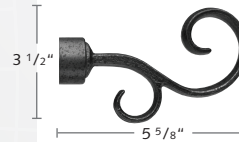

2130TRO-XX
1 3/16" Troia Finial