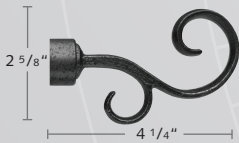

### 3/4" Porto Wrought Iron Components

2020SIR-XX  
3/4" Wrought Iron Pole, 13'

2120IEN-XX  
End Cap Finial

2120BOL-XX  
3/4" Bola Finial

2120EVE-XX  
3/4" Everest Finial

2120BER-XX  
3/4" Berry Finial

2120CAR-XX  
3/4" Caracola Finial