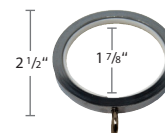

**3035CON-XX**  
Joining Bracket

**3035RWB-XX**  
Recess Wall Bracket

**3035CYL-XX**  
2.5" Cylinder Bracket

**3035CYE-XX**  
4" Cylinder Bracket

**3035RIN-XX**  
Metal Ring w/ Eyelet  
& Plastic Insert