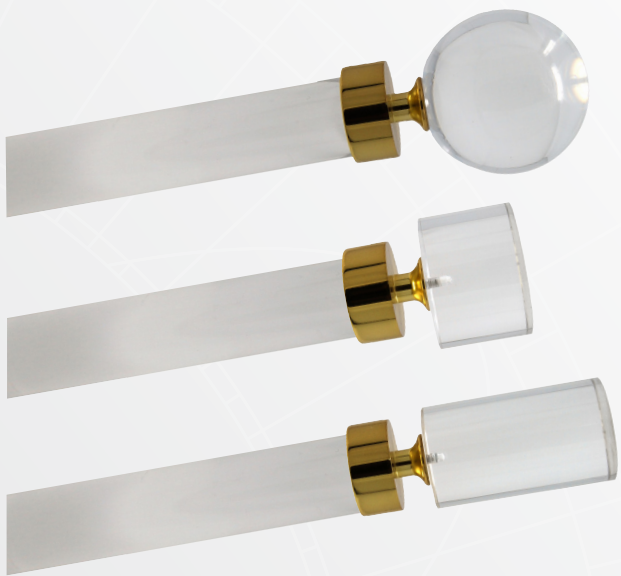

DECORATIVE METAL COLLECTIONS

Glasgow Collection

1 3/8" Acrylic Pole Sets

Recommended weight is 4 lbs/ft. depending on application.