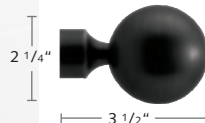

## 1 3/16" Porto Wrought Iron Components

**2030SIR-XX**  
1 3/16" Wrought Iron Pole, 13'

**2130IEN-XX**  
1 3/16" End Cap Finial

**2130BAL-XX**  
1 3/16" Ball Finial

**2130BOL-XX**  
1 3/16" Bola Finial

**2130EVE-XX**  
1 3/16" Everest Finial