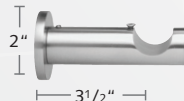

2230CYL-XX
Cylinder Wall Bracket