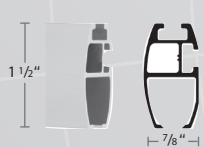

Stuttgart 1 1/2" and 2 3/4" Oval Rail Components

B8084020-XX

1 1/2" Oval Rail, 19.7'