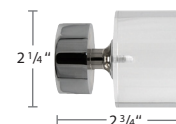

## 1 3/8" Glasgow Components

**3235AHP-00**  
1 3/8" Acrylic Pole  
6' 8"

**3335AHP-00**  
1 3/8" Acrylic Pole  
10'

**3035BAL-XX**  
Sphere Finial

**3035CIL-XX**  
Cylinder Finial

**3035PIL-XX**  
Pilbox Finial

**3035CON-XX**  
Joining Bracket

**3035RWB-XX**  
Recess Wall Bracket

**3035CYL-XX**  
2.5" Cylinder Bracket

**3035CYE-XX**  
4" Cylinder Bracket

**3035RIN-XX**  
Metal Ring w/ Eyelet  
& Plastic Insert