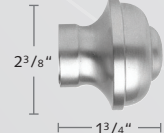

2130TOS-XX
Toscana Finial