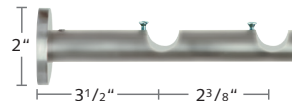

## 1 3/16" Aveiro Brackets, Ring, Splice and Batons

**2230FRE-XX**  
French Return, 3 1/2" P

**2230CYL-XX**  
Cylinder Wall Bracket

**2230DCB-XX**  
Cylinder Double Wall Bracket  
Not for use w/ grommets