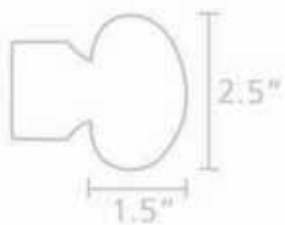

DECO & DECO™

HANDMADE PREMIUM GLASS COLLECTION

County Draperies, Inc.

Item # D2001

- Brushed Nickel - Pole to fit 1" & 1-3/8"
- Acrylic - Pole to fit 1-3/8"

Item # D2002

- Brushed Nickel - Pole to fit 1" & 1-3/8"
- Acrylic - Pole to fit 1-3/8"

Item # D2003

- Brushed Nickel - Pole to fit 1" & 1-3/8"
- Acrylic - Pole to fit 1-3/8"

Item # D2004

- Brushed Nickel - Pole to fit 1" & 1-3/8"
- Acrylic - Pole to fit 1-3/8"

Item # D2005

- Brushed Nickel - Pole to fit 1" & 1-3/8"
- Acrylic - Pole to fit 1-3/8"

Item # D2006

- Brushed Nickel - Pole to fit 1" & 1-3/8"
- Acrylic - Pole to fit 1-3/8"

Item # D2007

- Brushed Nickel - Pole to fit 1" & 1-3/8"
- Acrylic - Pole to fit 1-3/8"

DECO & DECO™
DECO & DECO

Item # D2008