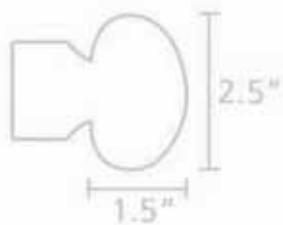

DECO & DECO™

HANDMADE PREMIUM GLASS COLLECTION

County Draperies, Inc.

Item # D2001

- Brushed Nickel - Pole to fit 1" & 1-3/8"
- Acrylic - Pole to fit 1-3/8"

Item # D2002

- Brushed Nickel - Pole to fit 1" & 1-3/8"
- Acrylic - Pole to fit 1-3/8"

Item # D2003

- Brushed Nickel - Pole to fit 1" & 1-3/8"
- Acrylic - Pole to fit 1-3/8"

Item # D2004

- Brushed Nickel - Pole to fit 1" & 1-3/8"
- Acrylic - Pole to fit 1-3/8"

Item # D2005

- Brushed Nickel - Pole to fit 1" & 1-3/8"
- Acrylic - Pole to fit 1-3/8"

Item # D2006

- Brushed Nickel - Pole to fit 1" & 1-3/8"
- Acrylic - Pole to fit 1-3/8"

Item # D2007

- Brushed Nickel - Pole to fit 1" & 1-3/8"
- Acrylic - Pole to fit 1-3/8"

DECO & DECO™
DECO & DECO

Item # D2008