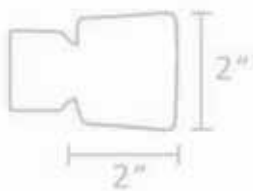

Item # D2003

- Brushed Nickel - Pole to fit 1" & 1-3/8"
- Acrylic - Pole to fit 1-3/8"

Item # D2004

- Brushed Nickel - Pole to fit 1" & 1-3/8"
- Acrylic - Pole to fit 1-3/8"

Item # D2005

- Brushed Nickel - Pole to fit 1" & 1-3/8"
- Acrylic - Pole to fit 1-3/8"

Item # D2006

- Brushed Nickel - Pole to fit 1" & 1-3/8"
- Acrylic - Pole to fit 1-3/8"

Item # D2007

- Brushed Nickel - Pole to fit 1" & 1-3/8"
- Acrylic - Pole to fit 1-3/8"

DECO & DECO™
DECO & DECO

Item # D2008

- Brushed Nickel - Pole to fit 1" & 1-3/8"
- Acrylic - Pole to fit 1-3/8"

DECO & DECO™
DECO & DECO

Item # D2009

- Brushed Nickel - Pole to fit 1" & 1-3/8"
- Acrylic - Pole to fit 1-3/8"

Item # D2010

- Brushed Nickel - Pole to fit 1" & 1-3/8"
- Acrylic - Pole to fit 1-3/8"