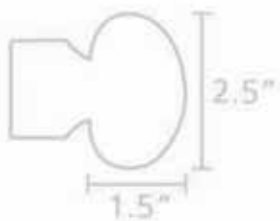

DECO & DECO™

HANDMADE PREMIUM GLASS COLLECTION

County Draperies, Inc.

Item # D2001

- Brushed Nickel - Pole to fit 1" & 1-3/8"
- Acrylic - Pole to fit 1-3/8"

Item # D2002

- Brushed Nickel - Pole to fit 1" & 1-3/8"
- Acrylic - Pole to fit 1-3/8"

Item # D2003

- Brushed Nickel - Pole to fit 1" & 1-3/8"
- Acrylic - Pole to fit 1-3/8"

Item # D2004

- Brushed Nickel - Pole to fit 1" & 1-3/8"
- Acrylic - Pole to fit 1-3/8"

Item # D2005

- Brushed Nickel - Pole to fit 1" & 1-3/8"
- Acrylic - Pole to fit 1-3/8"

Item # D2006

- Brushed Nickel - Pole to fit 1" & 1-3/8"
- Acrylic - Pole to fit 1-3/8"

Item # D2007

- Brushed Nickel - Pole to fit 1" & 1-3/8"
- Acrylic - Pole to fit 1-3/8"

DECO & DECO™
DECO & DECO

Item # D2008