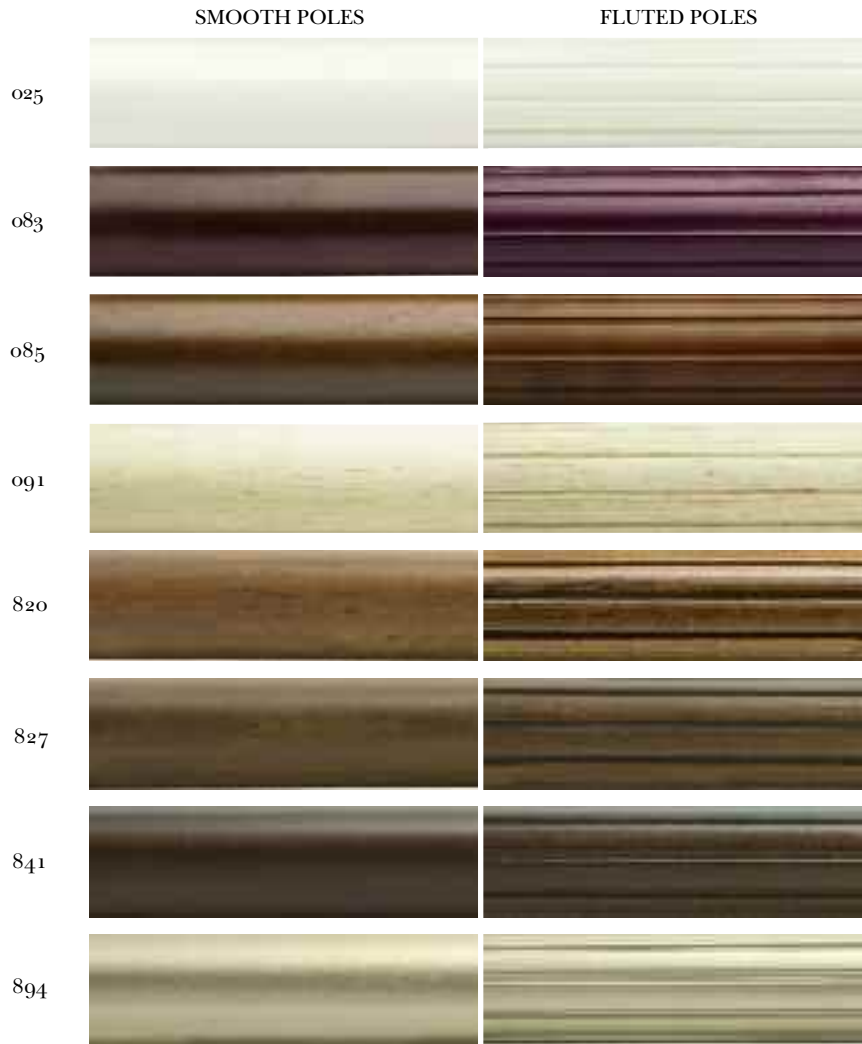

2" WOOD TRENDS® CLASSICS

Wood Poles

55014G - 4' Smooth Pole
55016G - 6' Smooth Pole
55018G - 8' Smooth Pole
550112G - 12' Smooth Pole

55004G - 4' Fluted Pole
55006G - 6' Fluted Pole
55008G - 8' Fluted Pole
550012G - 12' Fluted Pole