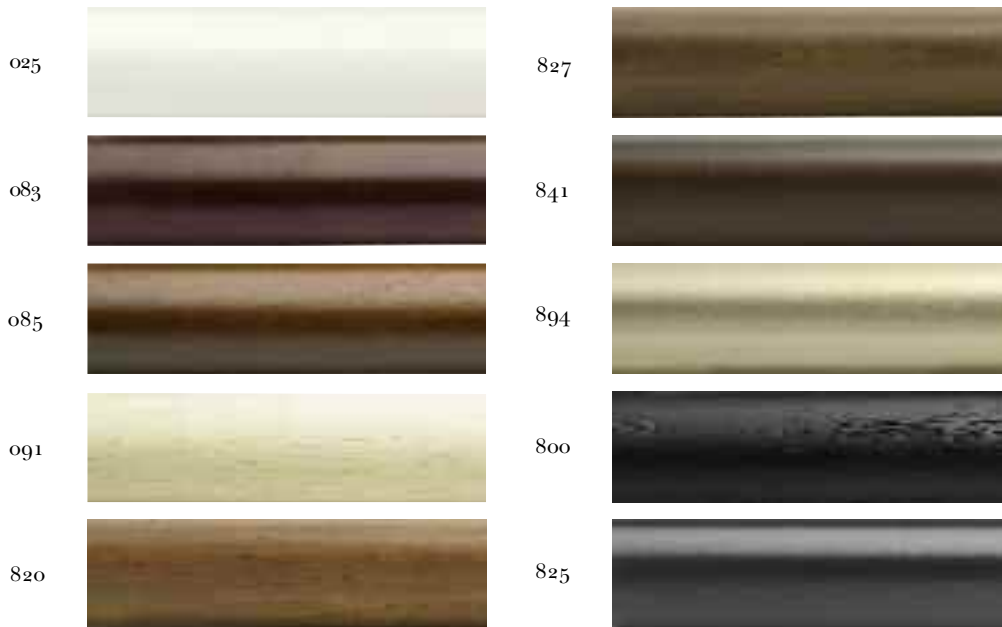

See the Price List or the Estate Ultra brochure for additional information.