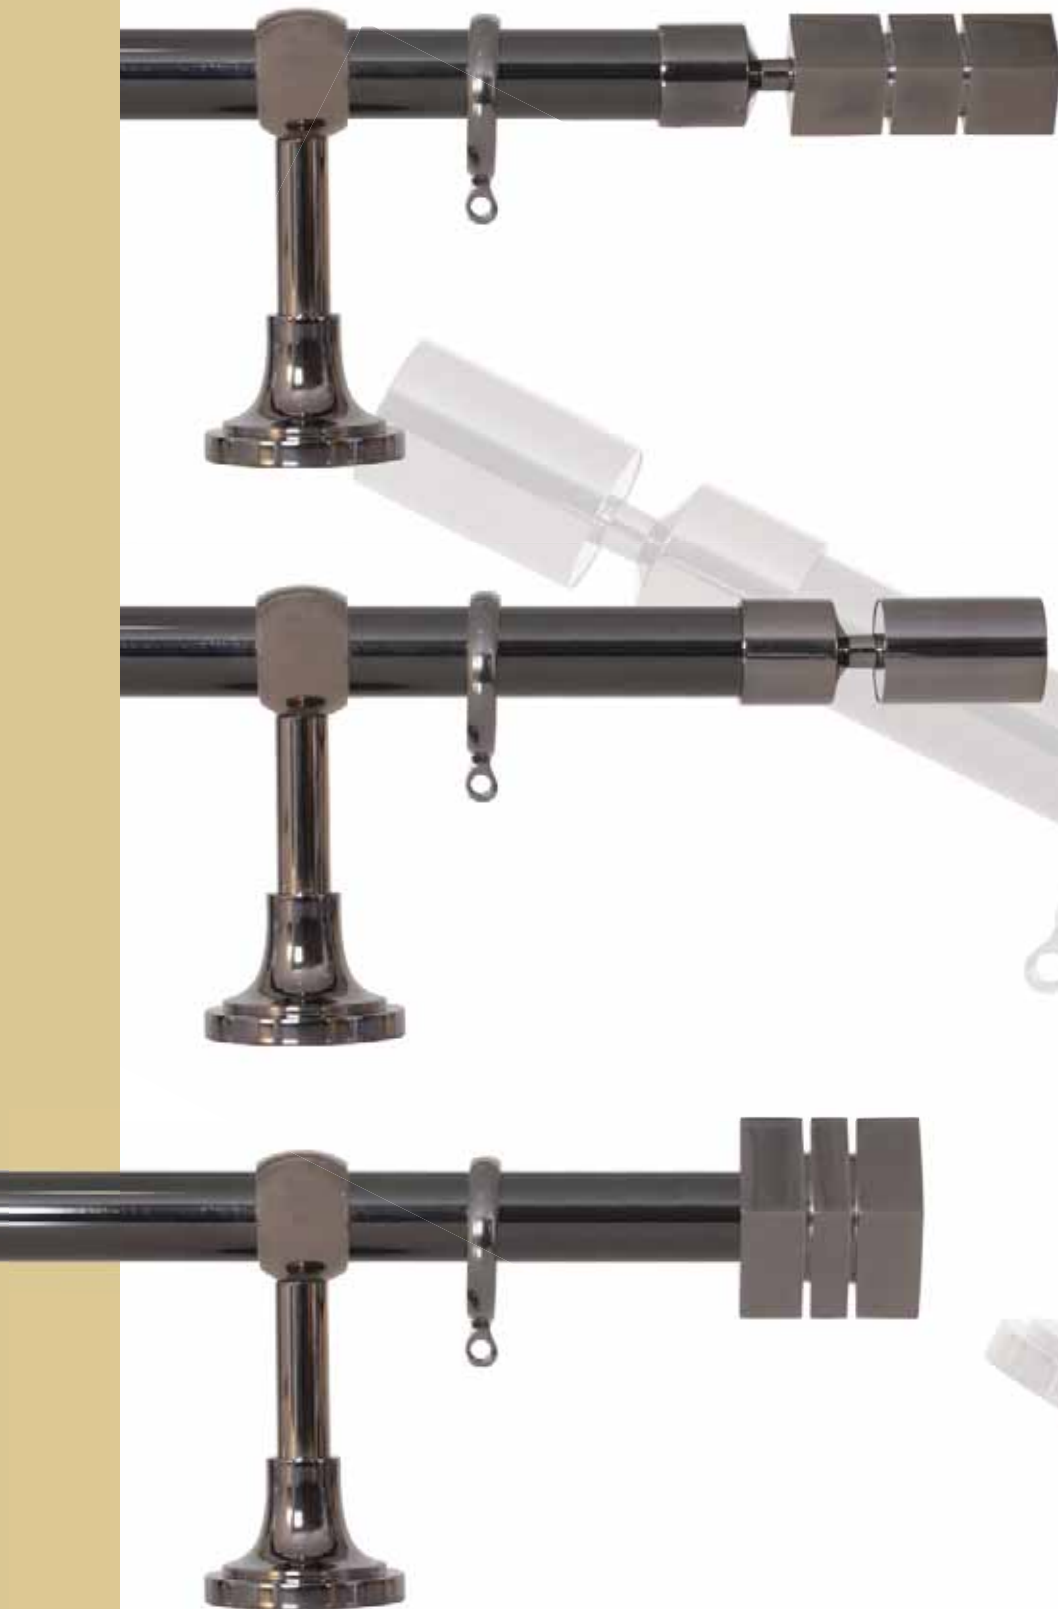

AcaciaCollection

BLACK NICKEL
Product #: DC118
D: 1" | L: 4-1/2"
Pole Diameter: 1"

BLACK NICKEL
Product #: DC119
D: 1-1/4" | L: 3-1/4"
Pole Diameter: 1"